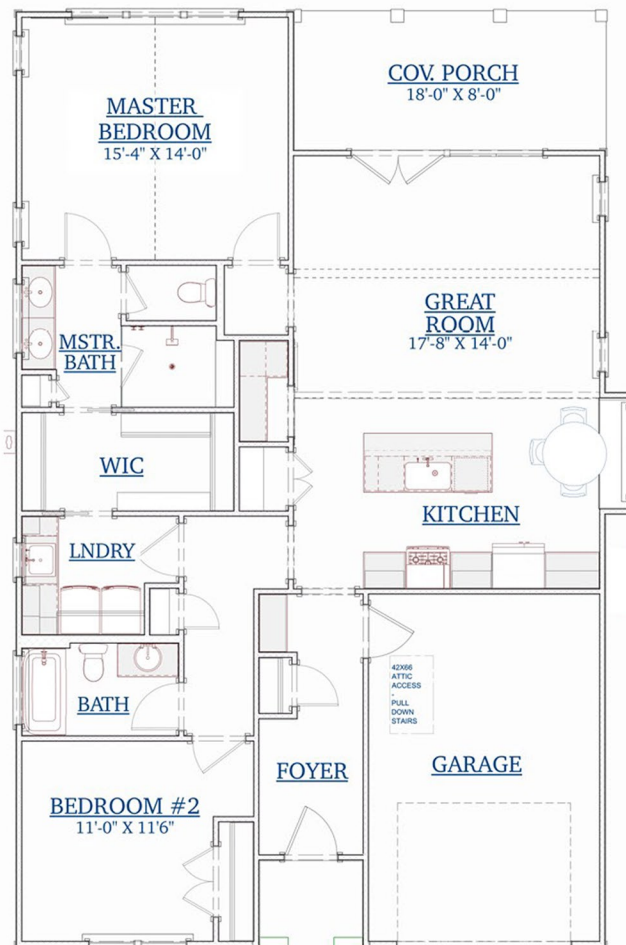

THE AZALEA COTTAGE

SINGLE STORY

CAMELLIA
oaks

| SQUARE FOOTAGE DATA: | |
|-------------------------|-------------|
| TOTAL H/C | 1398 |
| FRONT PORCH | 30 |
| REAR COVERED PORCH | 144 |
| GARAGE | 284 |
| TOTAL UNDER ROOF | 1856 |