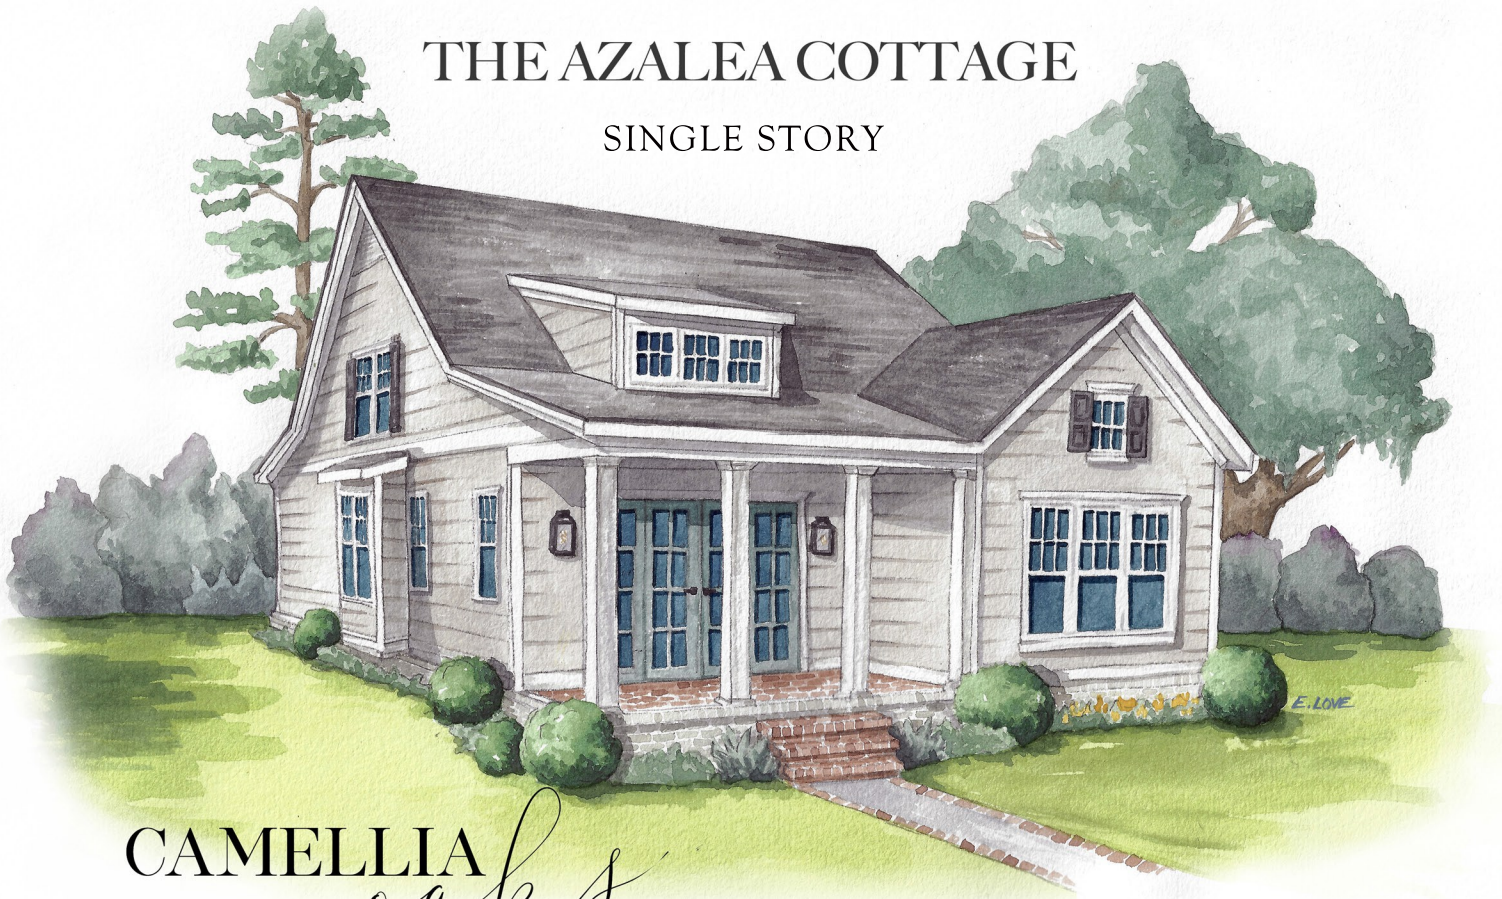

THE AZALEA COTTAGE

SINGLE STORY

CAMELLIA
oaks

| SQUARE FOOTAGE DATA: | |
|-------------------------|-------------|
| TOTAL H/C | 1398 |
| FRONT PORCH | 30 |
| REAR COVERED PORCH | 144 |
| GARAGE | 284 |
| TOTAL UNDER ROOF | 1856 |