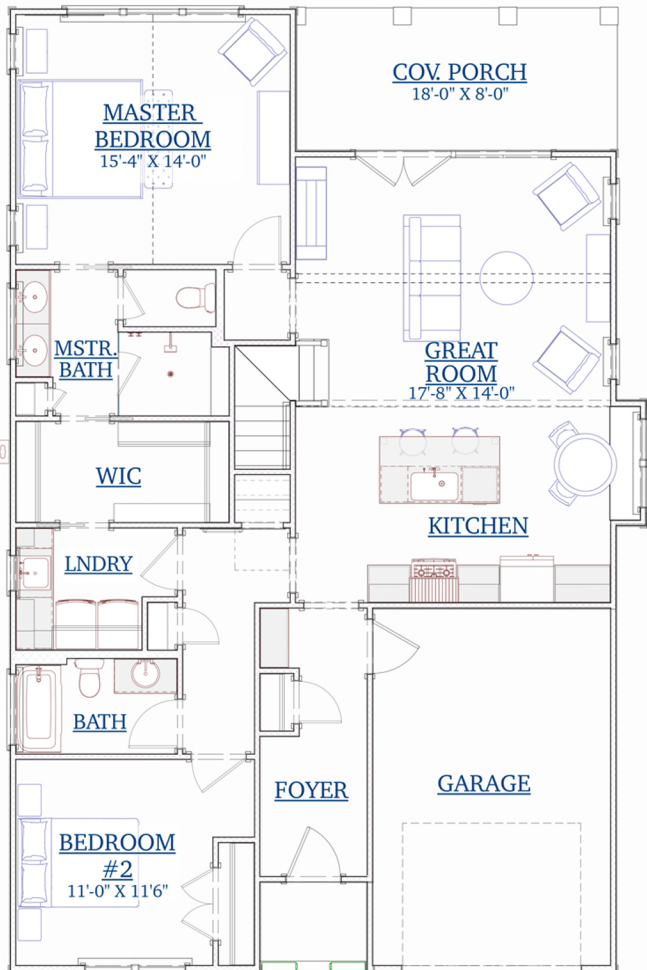

THE AZALEA COTTAGE

TWO STORY

CAMELLIA
oaks

SQUARE FOOTAGE DATA:	
FIRST FLOOR H/C	1398
SECOND FLOOR H/C	538
TOTAL H/C	1936
FRONT PORCH	30
REAR COVERED PORCH	144
GARAGE	284
TOTAL UNDER ROOF	2394