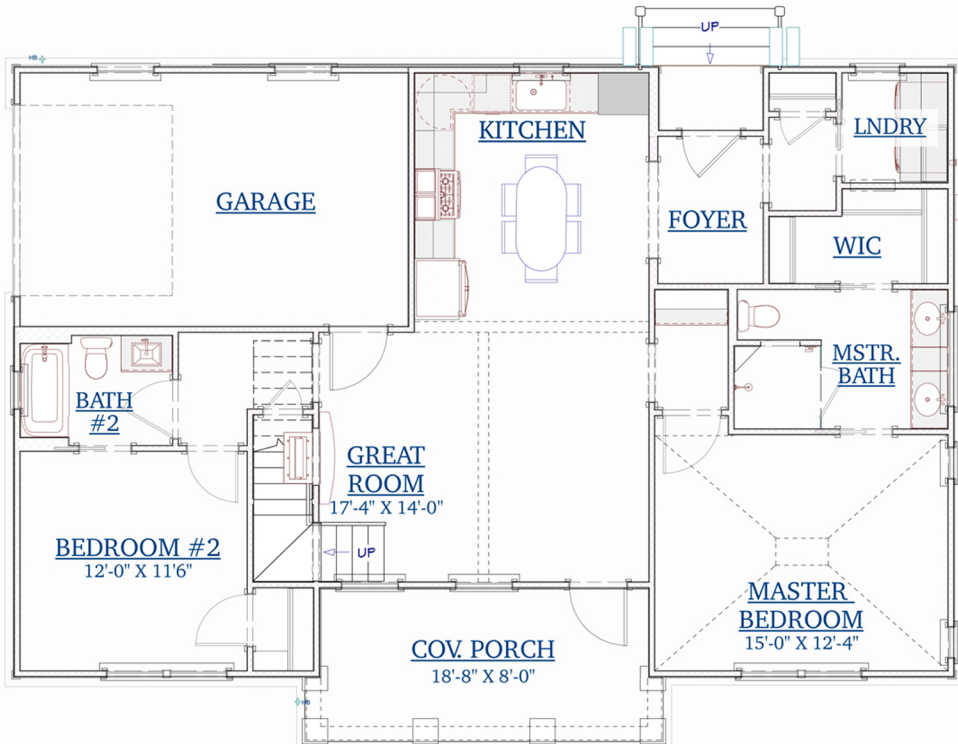

THE ESSEX COTTAGE

TWO STORY

CAMELLIA
oaks

SQUARE FOOTAGE DATA:

FIRST FLR. H/C	1202
SECOND FLR. H/C	328
TOTAL H/C	1530
FRONT PORCH	20
REAR COVERED PORCH	144
GARAGE	282
TOTAL UNDER ROOF	1976