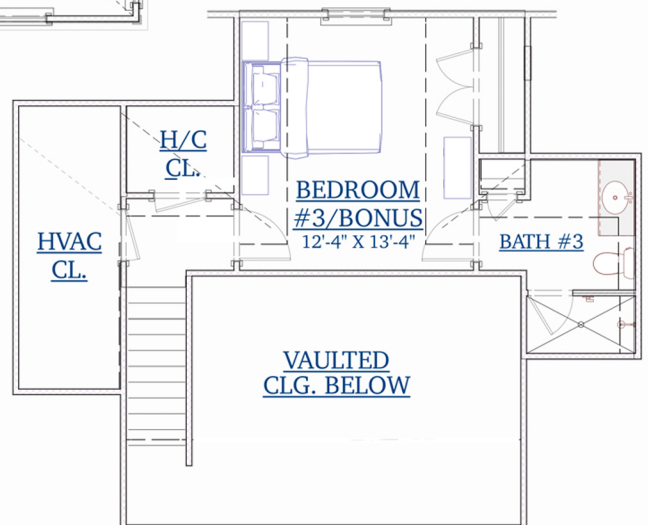

THE ESSEX COTTAGE

TWO STORY

CAMELLIA
oaks

SQUARE FOOTAGE DATA:

FIRST FLR. H/C	1202
SECOND FLR. H/C	328
TOTAL H/C	1530
FRONT PORCH	20
REAR COVERED PORCH	144
GARAGE	282
TOTAL UNDER ROOF	1976