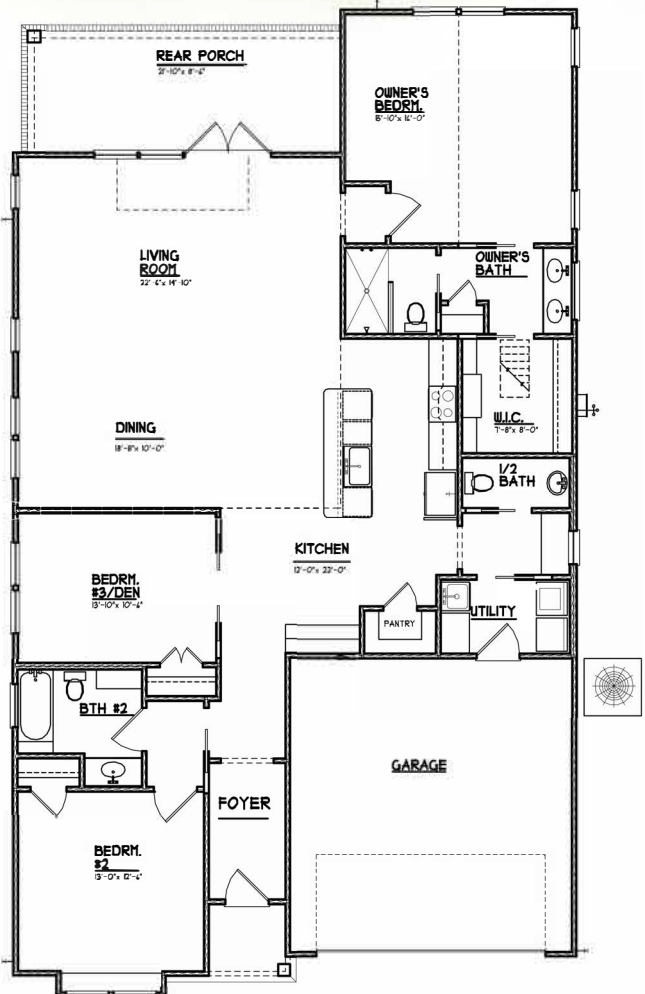

THE AVERY

CAMELLIA
oaks

GREAT ROOM
OPTION 'B'

AREA	SQ. FT.
H/C LIVING AREA	1967
FRONT PORCH	27
REAR PORCH	186
GARAGE	418
TOTAL UNDER ROOF	2598

Please note: Floor plans are subject to field changes, front elevation design & colors will vary.

FLOOR PLAN