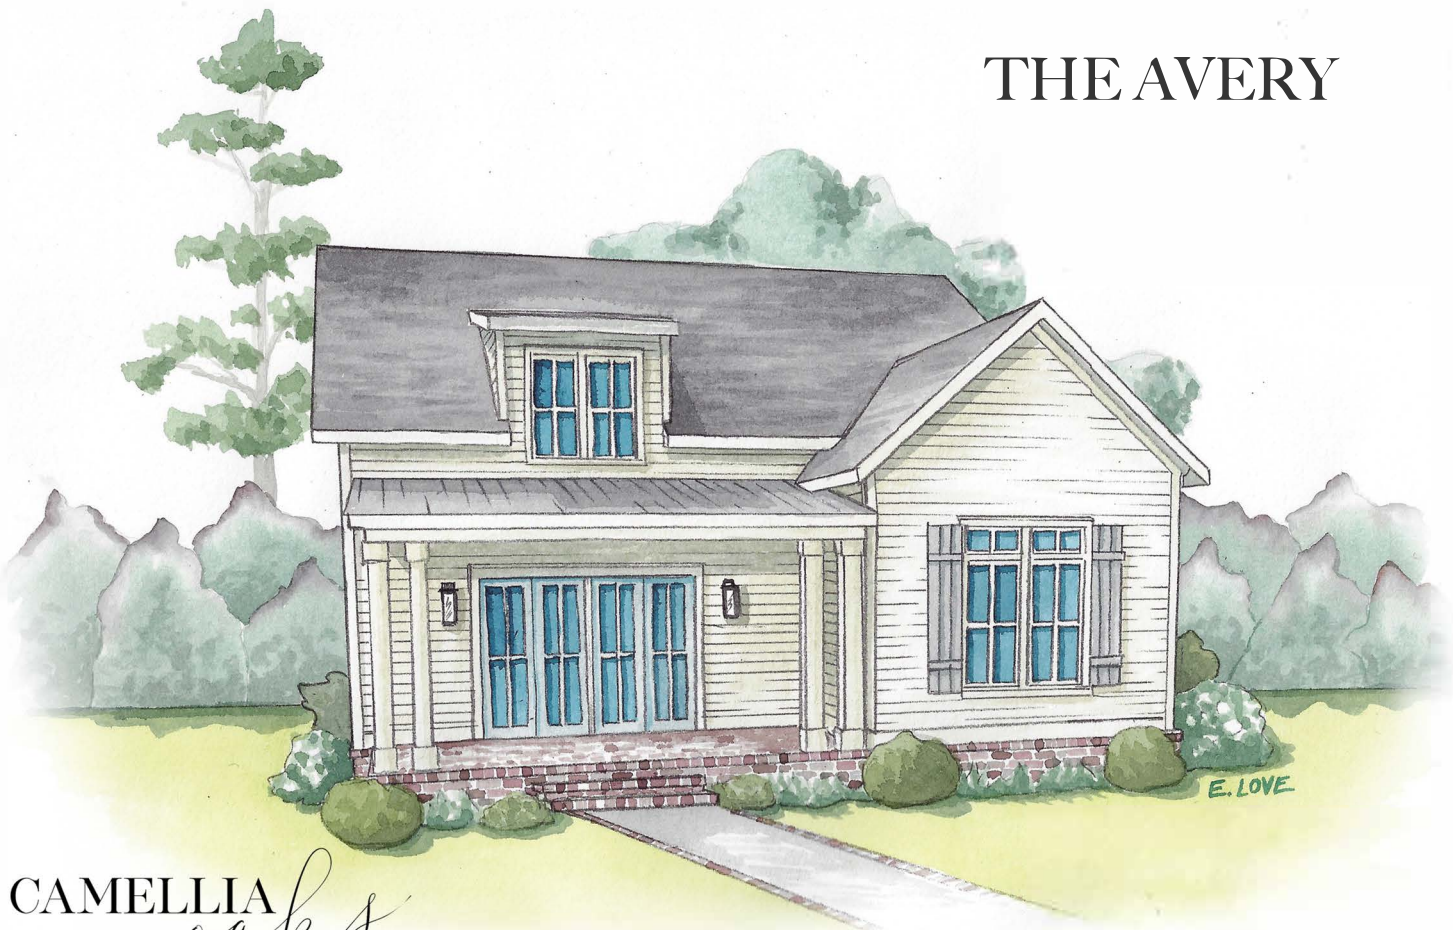

THE AVERY

CAMELLIA
oaks

GREAT ROOM
OPTION 'B'

AREA	SQ. FT.
H/C LIVING AREA	1967
FRONT PORCH	27
REAR PORCH	186
GARAGE	418
TOTAL UNDER ROOF	2598

Please note: Floor plans are subject to field changes, front elevation design & colors will vary.

FLOOR PLAN