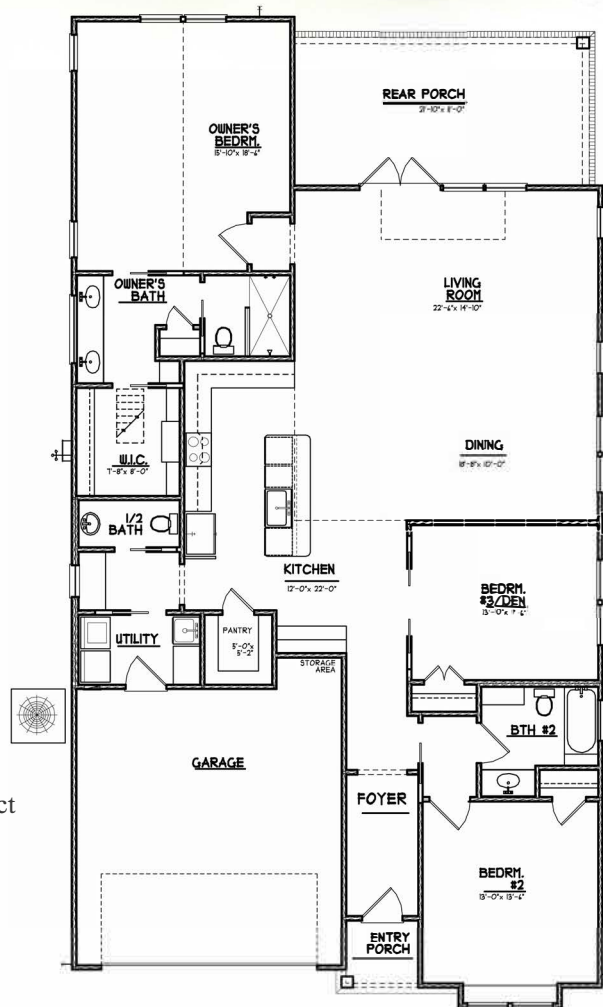

THE LARGE AVERY

CAMELLIA
oaks

GREAT ROOM
OPTION "B"

AREA	SQ. FT.
H/C LIVING AREA	2075
FRONT PORCH	271
REAR PORCH	240
GARAGE	429
TOTAL UNDER ROOF	2711

Please note: Floor plans are subject to field changes, front elevation design & colors will vary.

FLOOR PLAN