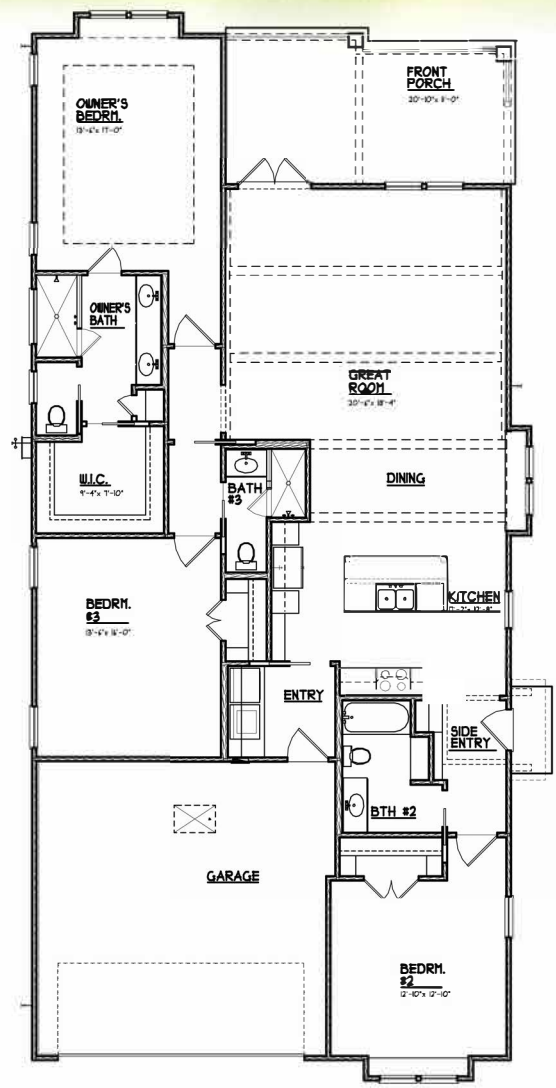

# THE LARGE OLIVIA

CAMELLIA *oaks*

AREA	SQ. FT.
FIRST FLOOR	1957
TOTAL HEATED & COOLED	1957
FRONT PORCH	218
GARAGE	475
TOTAL UNDER ROOF	2650

Please note: Floor plans are subject to field changes, front elevation design & colors will vary.

FLOOR PLAN