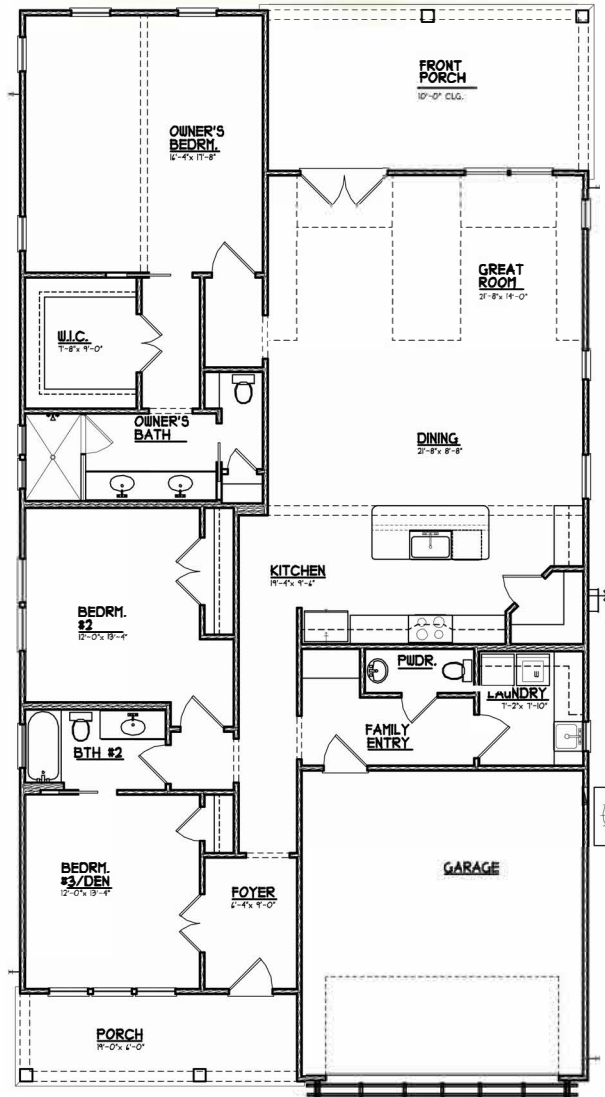

# THE LARGE STEWART I

CAMELLIA  
*oaks*

AREA	SQ. FT.
H/C LIVING AREA	2088
FRONT PORCH	242
REAR PORCH	114
GARAGE	422
<b>TOTAL UNDER ROOF</b>	<b>2866</b>

Please note: Floor plans are subject to field changes, front elevation design & colors will vary.

## FLOOR PLAN