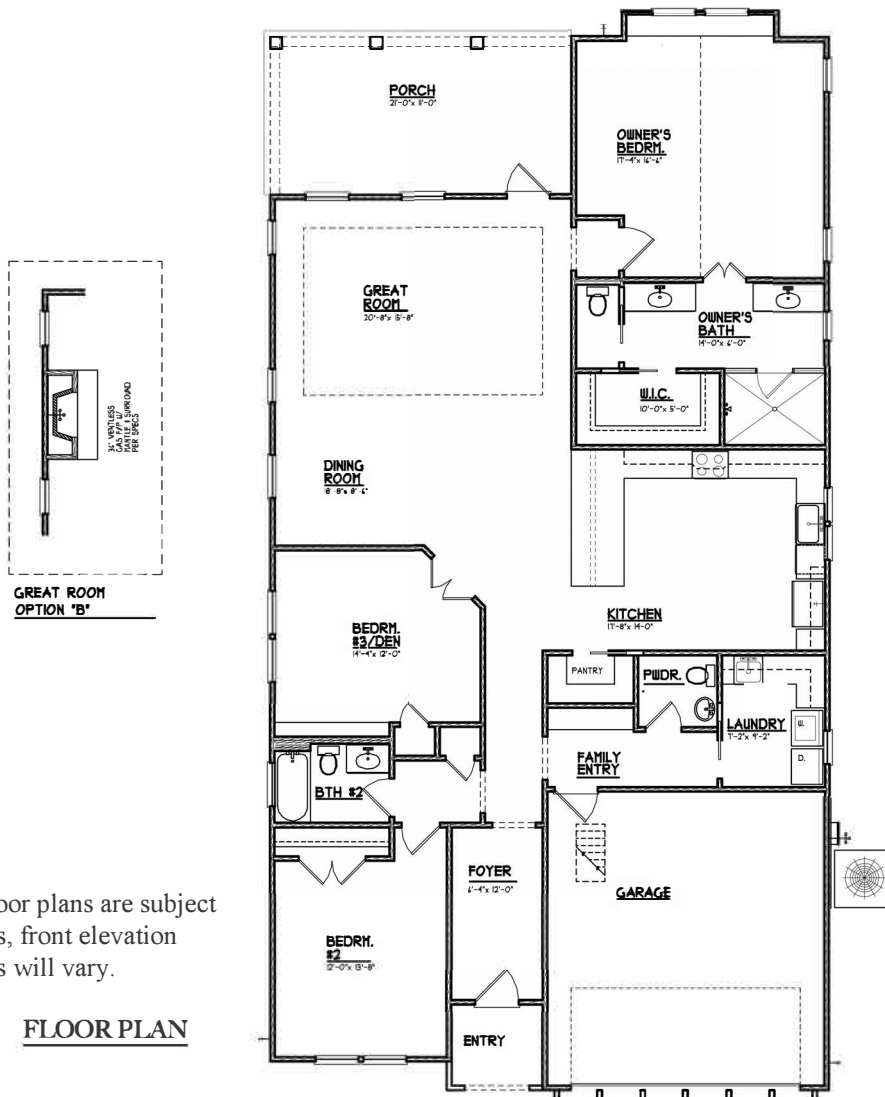

THE LARGE WILLOW I

CAMELLIA
oaks

AREA	SQ. FT.
H/C LIVING AREA	2180
FRONT PORCH	39
REAR PORCH	231
GARAGE	412
TOTAL UNDER ROOF	2862

Please note: Floor plans are subject to field changes, front elevation design & colors will vary.

FLOOR PLAN