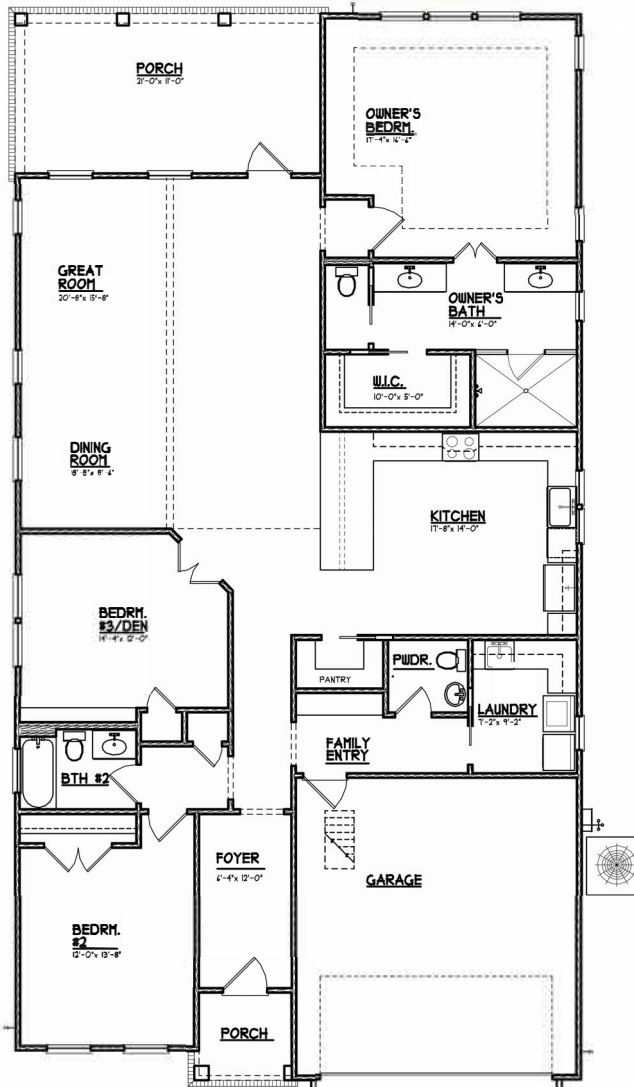

THE LARGE WILLOW II

CAMELLIA *oaks*

AREA	SQ. FT.
H/C LIVING AREA	2180
FRONT PORCH	231
REAR PORCH	412
TOTAL UNDER ROOF	2862

Please note: Floor plans are subject to field changes, front elevation design & colors will vary.

FLOOR PLAN